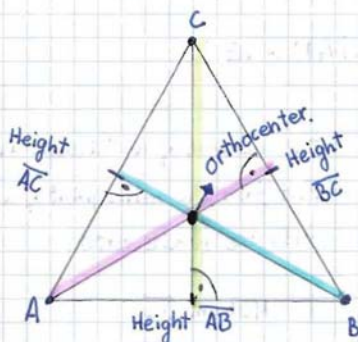

NOTABLES POINTS OF A TRIANGLE:

• Medium of a triangle:

The medium of a triangle is the line that join the middle point of a triangle side with the opposite vertex.

- Medium \overline{BC}
- Medium \overline{AC}
- Medium \overline{AB}

• Bisector of a triangle

The bisector of a triangle is the line that divide one side in two equal parts and it's perpendicular to this.

- Bisector \overline{AC}
- Bisector \overline{AB}
- Bisector \overline{CB}

• Bisectriz of a triangle:

Bisectriz: It's the line that divides to an angle in two equal angles

- Bisectriz \hat{C}
- Bisectriz \hat{A}
- Bisectriz \hat{B}

• Height of a triangle:

Height: The perpendicular straight line that goes through the opposite vertex.