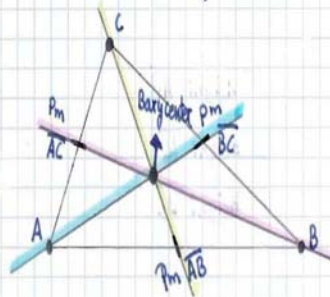

NOTABLES POINTS OF A TRIANGLE:

• Medium of a triangle:

The medium of a triangle is the line that join the middle point of a triangle side with the opposite vertex.

- Medium \overline{BC}
- Medium \overline{AC}
- Medium \overline{AB}

• Bisector of a triangle

The bisector of a triangle is the line that divide one side in two equal parts and it's perpendicular to this.

- Bisector \overline{AC}
- Bisector \overline{AB}
- Bisector \overline{CB}

• Bisectriz of a triangle:

Bisectriz: It's the line that divides to an angle in two equal angles

- Bisectriz \hat{C}
- Bisectriz \hat{A}
- Bisectriz \hat{B}

• Height of a triangle:

Height: The perpendicular straight line that goes through the opposite vertex.