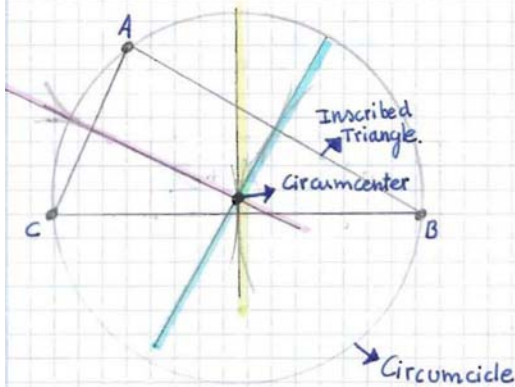

NOTABLES POINTS OF A TRIANGLE:

• Medium of a triangle:

The medium of a triangle is the line that join the middle point of a triangle side with the opposite vertex.

- Medium \overline{BC}
- Medium \overline{AC}
- Medium \overline{AB}

• Bisector of a triangle

The bisector of a triangle is the line that divide one side in two equal parts and it's perpendicular to this.

- Bisector \overline{AC}
- Bisector \overline{AB}
- Bisector \overline{CB}

• Bisectriz of a triangle:

Bisectriz: It's the line that divides to an angle in two equal angles

- Bisectriz \hat{C}
- Bisectriz \hat{A}
- Bisectriz \hat{B}

• Height of a triangle:

Height: The perpendicular straight line that goes through the opposite vertex.